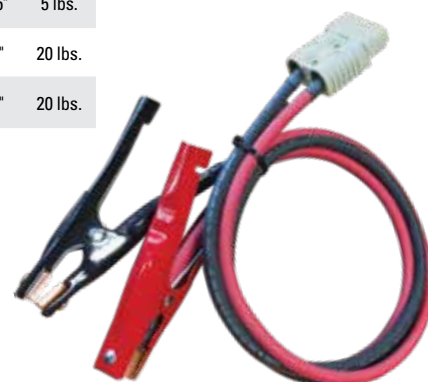

EnerSys World Headquarters
2366 Bernville Road
Reading, PA 19605, USA
Tel: +1-610-208-1991 /
+1-800-538-3627

EnerSys EMEA
EH Europe GmbH
Baarerstrasse 18
6300 Zug, Switzerland

EnerSys Asia
152 Beach Road
#11-08 Gateway East Building
Singapore 189721
Tel: +65 6416 4800

Want more info?
Scan code to access
the ODYSSEY® Battery
Literature Library

www.odysseybattery.com