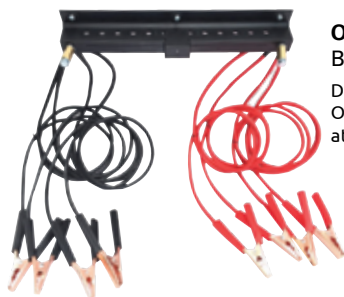

ODYSSEY battery 12-volt shop chargers are rated at 35, 70 and 105 amps, and offer charging solutions that can be transported around the shop or wall mounted for permanent operation. Additionally, the 70- and 105-amp units feature a programmable dashboard on a 4.3-inch color screen that displays charging status. ODYSSEY battery shop chargers carry a 3-year warranty.

For more information on our complete range of ODYSSEY battery shop chargers, see your local ODYSSEY battery sales representative.

Each shop charger contains a 6 foot cable connected to the unit as well as a 4 foot removable cable with clamps.

Charger Model	Description	SPECIFICATIONS							
		Volts	Amps	Cables	Jumper	Length	Width	Height	Weight
OSC-35A	ODYSSEY Battery Shop Charger - 35 Amp	12	35	6'	4'	5.5"	3.88"	10.25"	5 lbs.
OSC-70A	ODYSSEY Battery Shop Charger - 70 Amp	12	70	6'	4'	9.88"	7.25"	13.5"	20 lbs.
OSC-105A	ODYSSEY Battery Shop Charger - 105 Amp	12	105	6'	4'	9.88"	7.25"	13.5"	20 lbs.